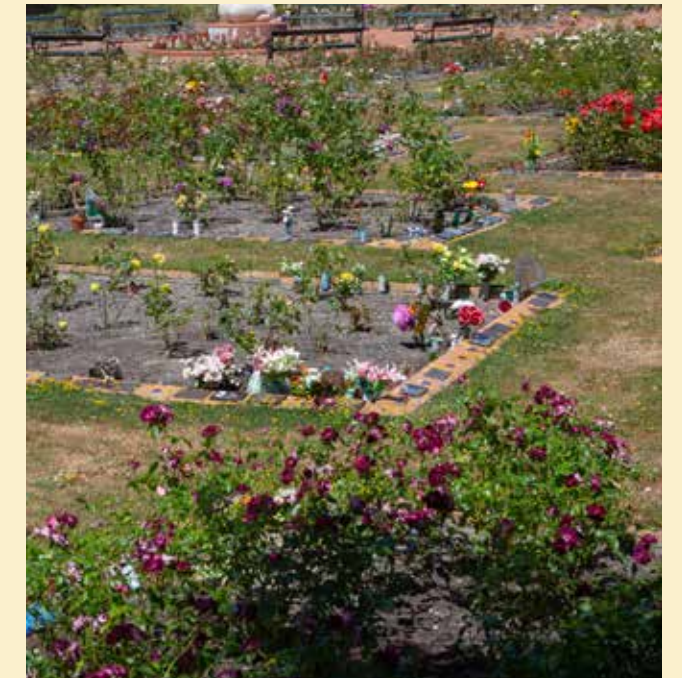

Awa Tapu Cemetery

Ashes may be interred in an existing family plot, the cost of each ash interment is $190.00.

In the Memorial Garden Ashes section there is space for two urns and a plaque can be installed. Each plot costs $1237.00.

In the Memorial Ashes section there is space for four urns and an upright headstone can be installed. Each plot costs $1237.00

There is an Out of District fee of $3579.00

Paraparaumu Beach Cemetery

Ashes may be interred in an existing family plot, the cost of each ash interment is $190.00.

In the Memorial Garden Ashes section there is space for two urns and a plaque can be installed. Each plot costs $1237.00.

In the Memorial Ashes section there is space for four urns and an upright headstone can be installed. Each plot costs $1237.00

There is an Out of District fee of $3579.00

Taita Cemetery

Ashes may be interred in an existing plot, the cost of each ashes interment is $152.00. There is no provision for scattering ashes.

The Entrance Garden plots have space for the ashes of two urns and a plaque can be installed. Each plot costs $1329.00

The Ponga Trail plots have space for the ashes of four urns and a plaque can be installed on a concrete block. Each plot costs $1070.00.

Public Lawn plots have space for the ashes of two urns and a plaque can be installed. Each plot costs $823.00

Ash interments on weekends cost an extra $279.00.

There is an out of district fee of $1070.00.

Seaforth Garden, Karori Cemetery